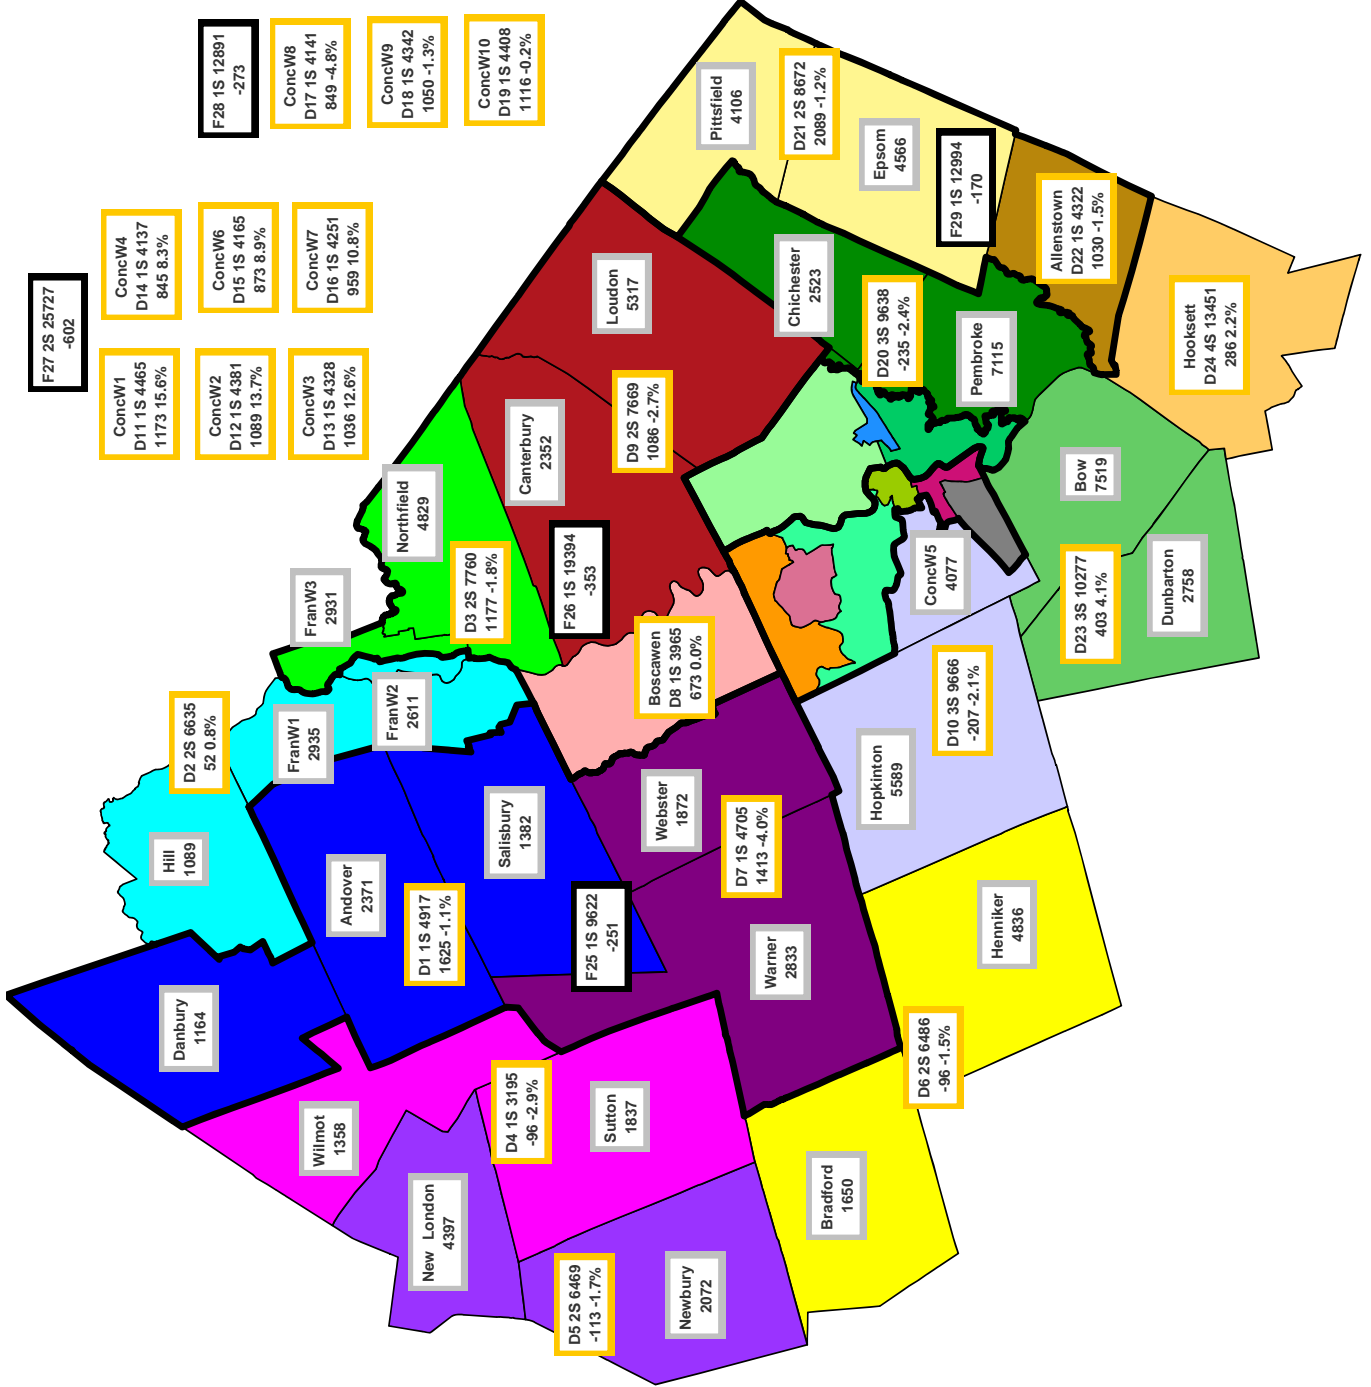

Grafton

New Durham & Strafford are contiguous and are a district. 2 Seats.