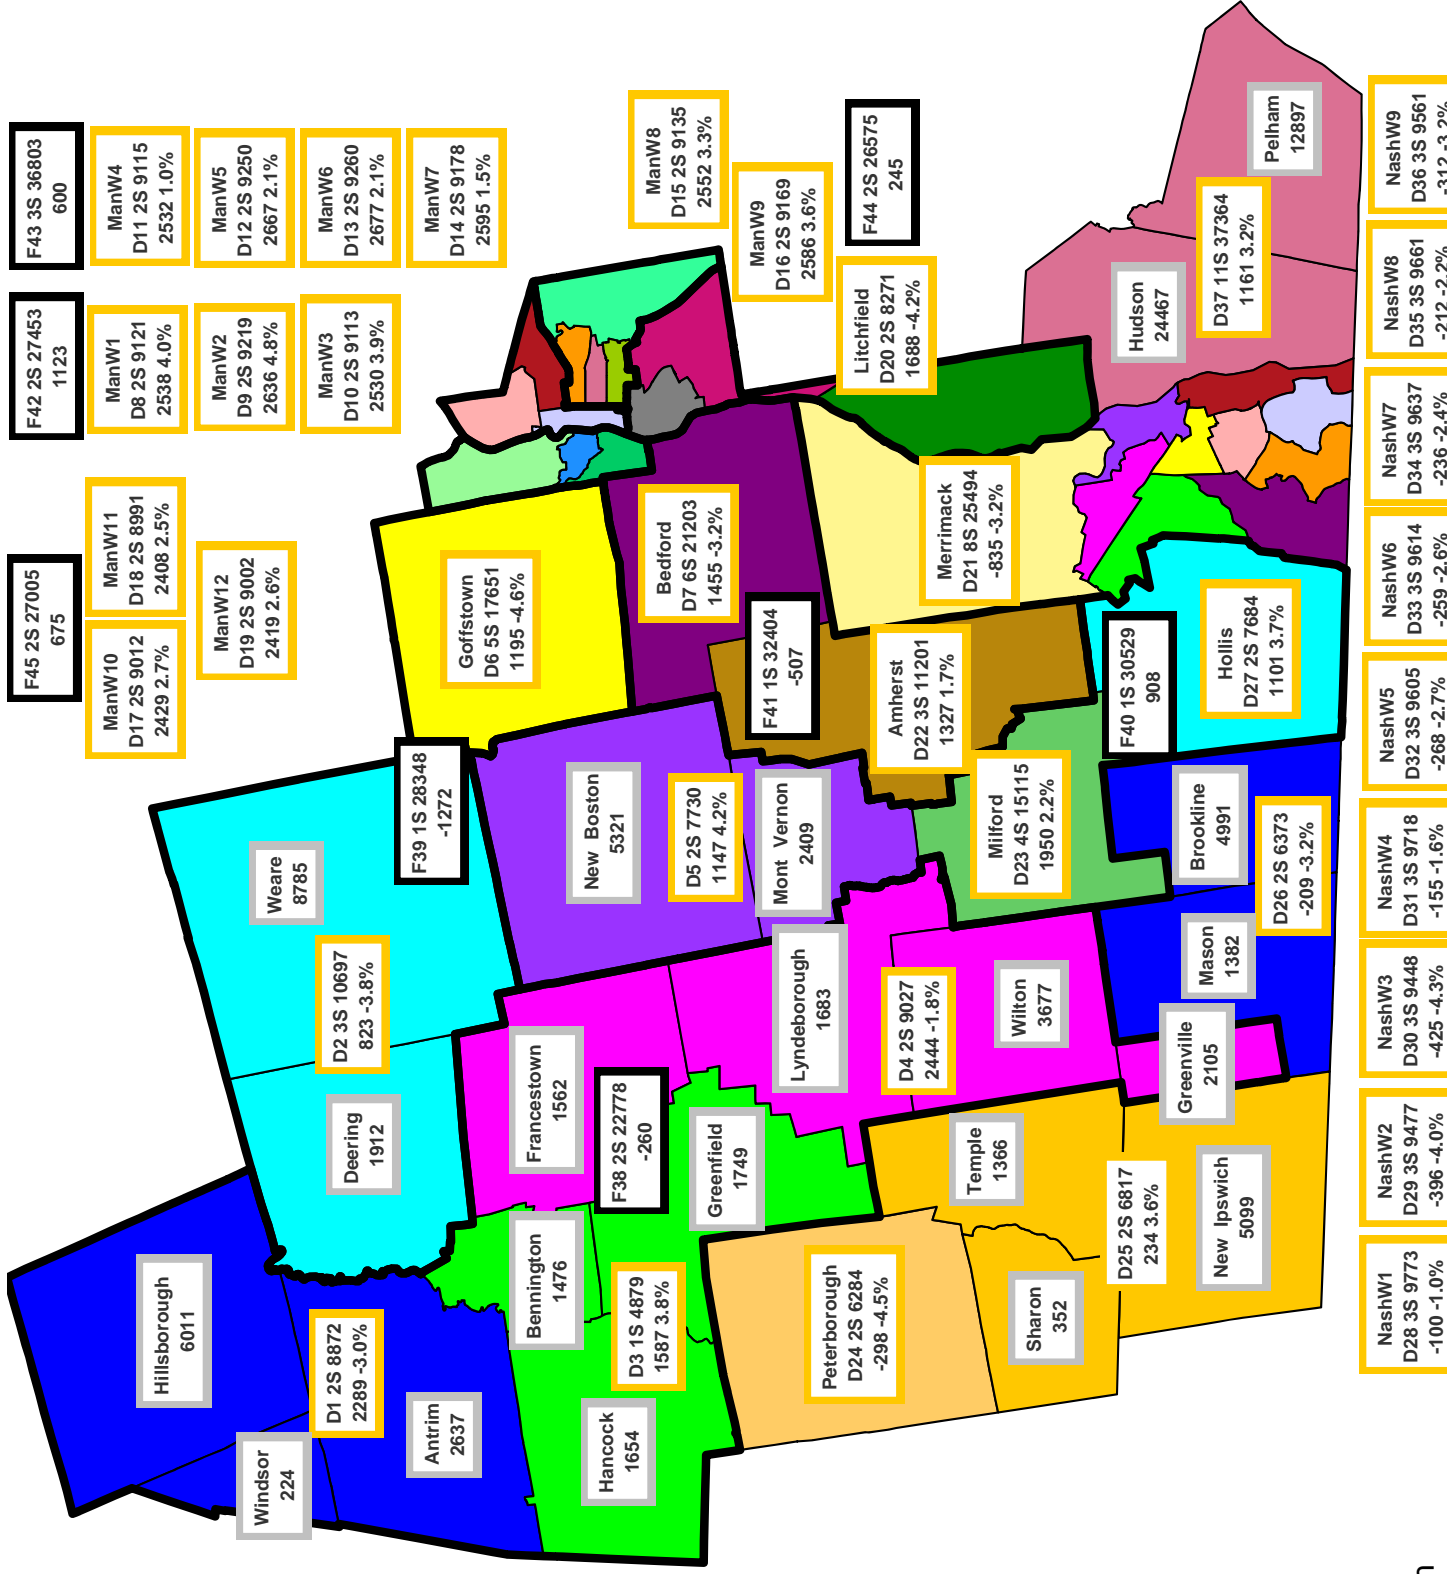

Grafton

New Durham & Strafford are contiguous and are a district. 2 Seats.